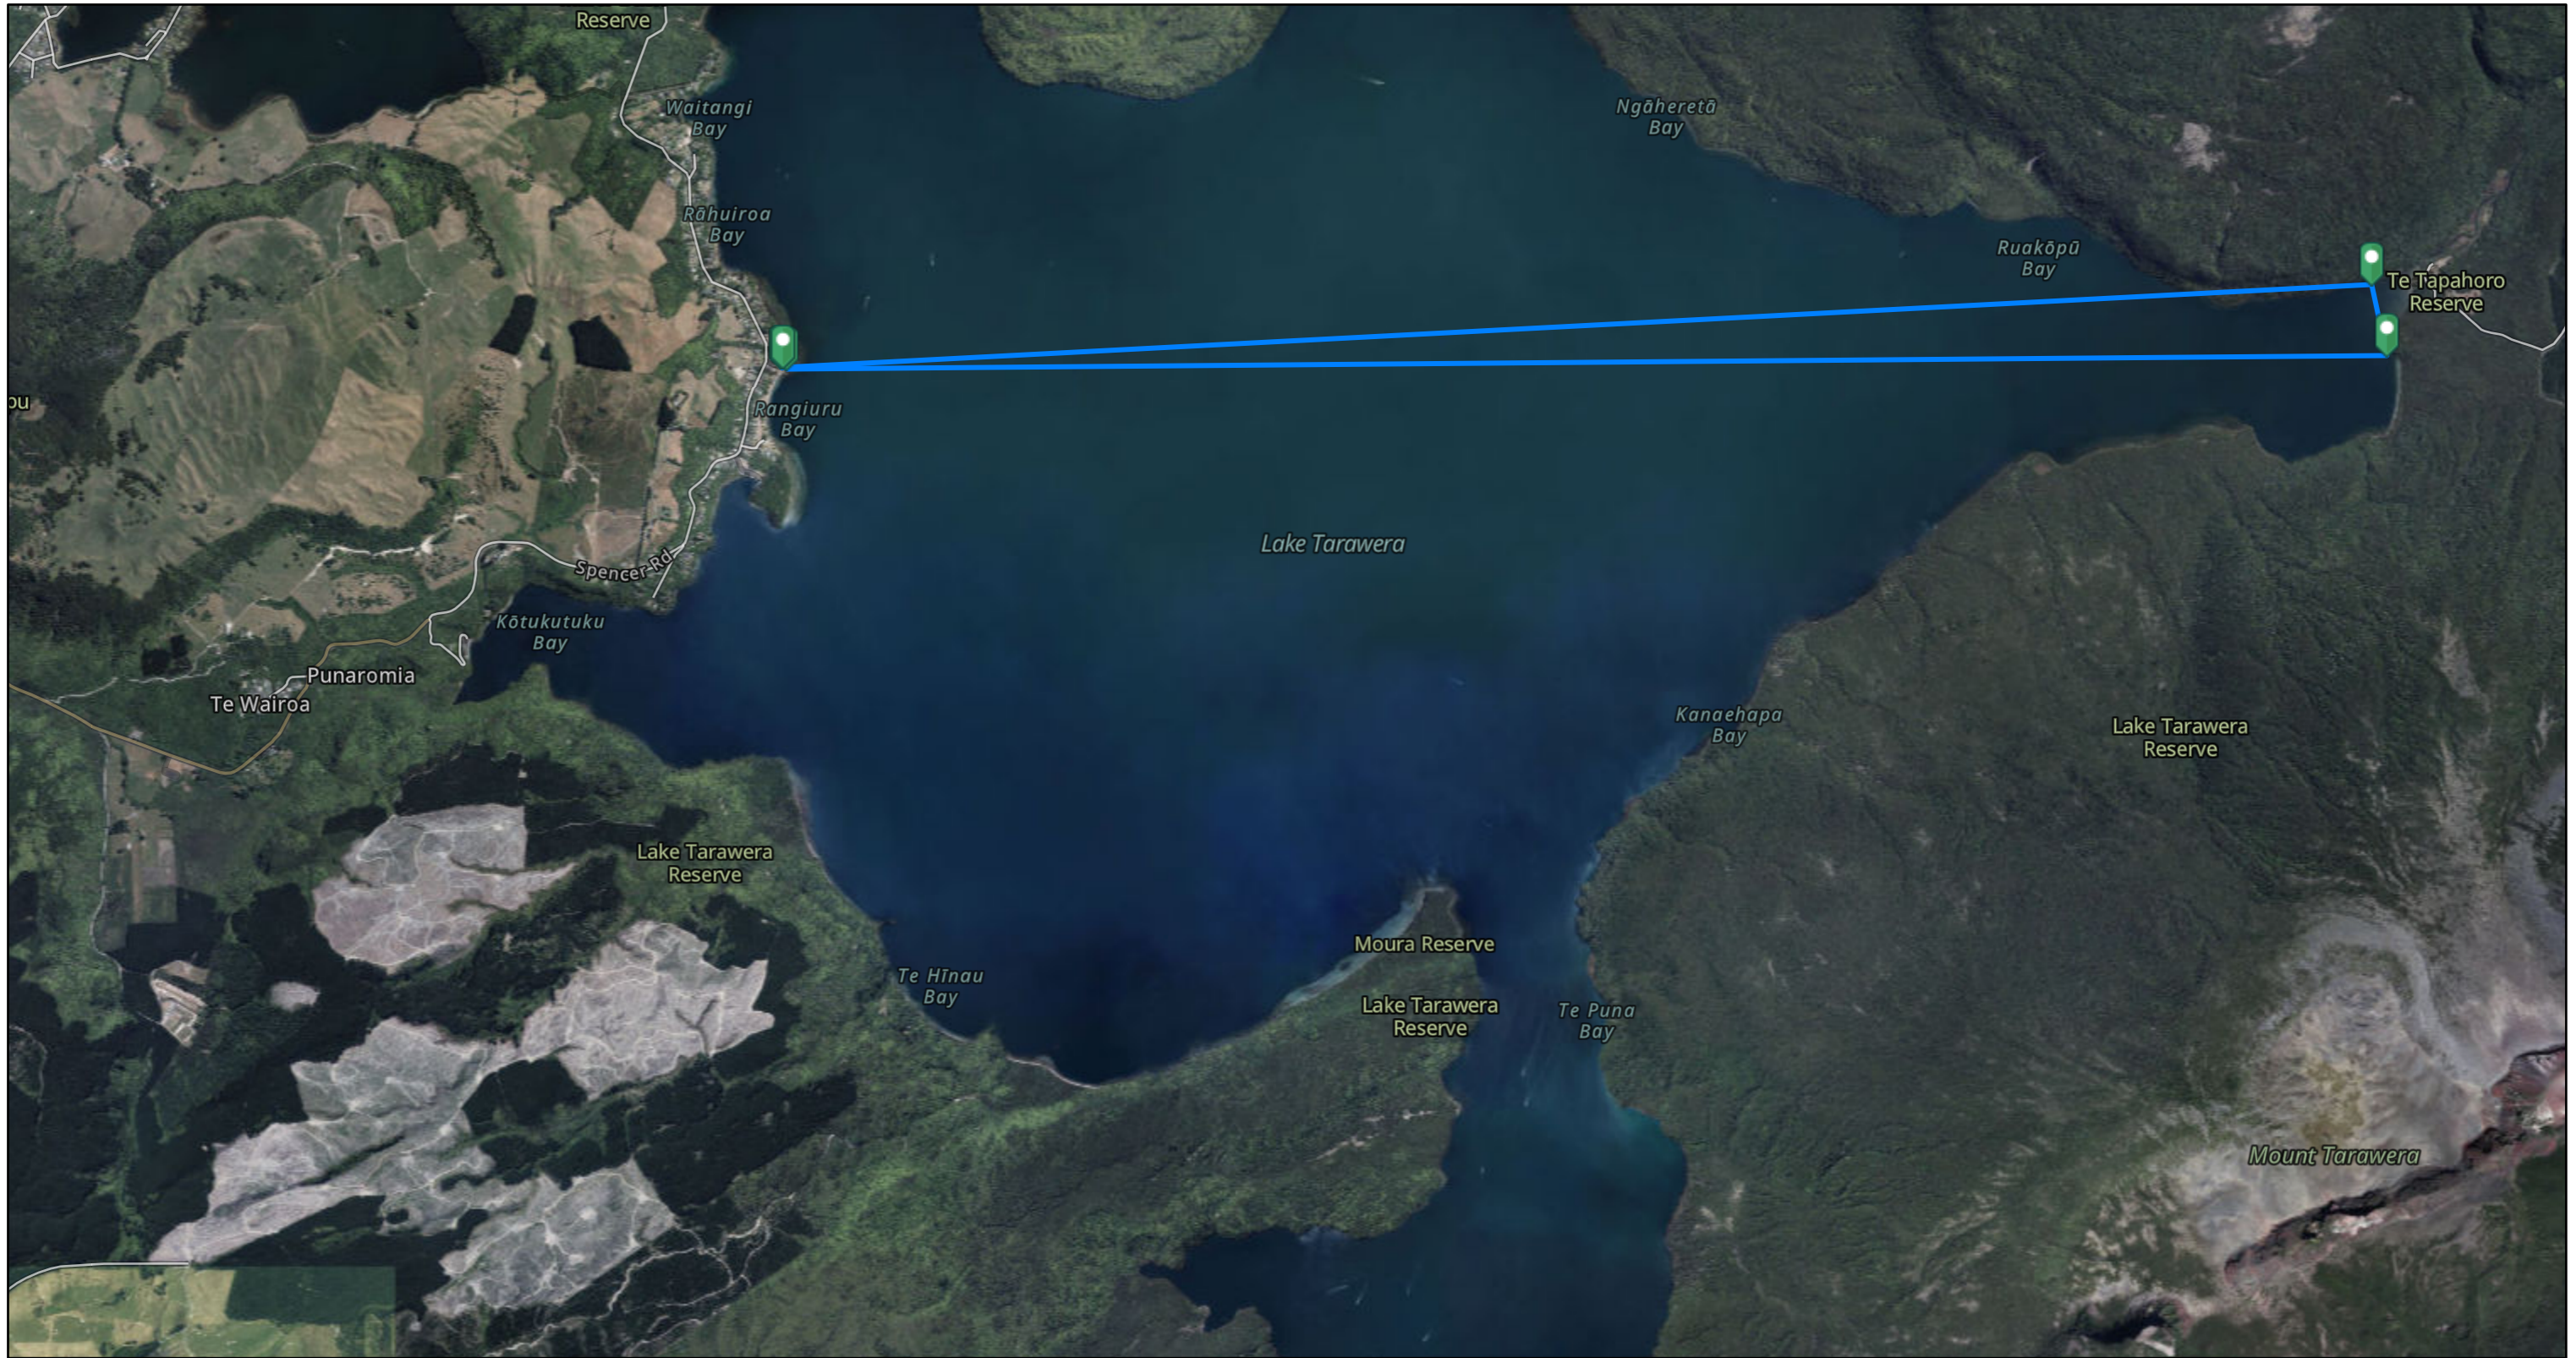

Rotohoe Race 2 18km Option 1

19/04/2023, 3:02:29 pm

1:36,112

Eagle Technology, LINZ, StatsNZ, NIWA, Natural Earth, © OpenStreetMap contributors., Eagle Technology, Land Information New Zealand, GEBCO, Community maps contributors